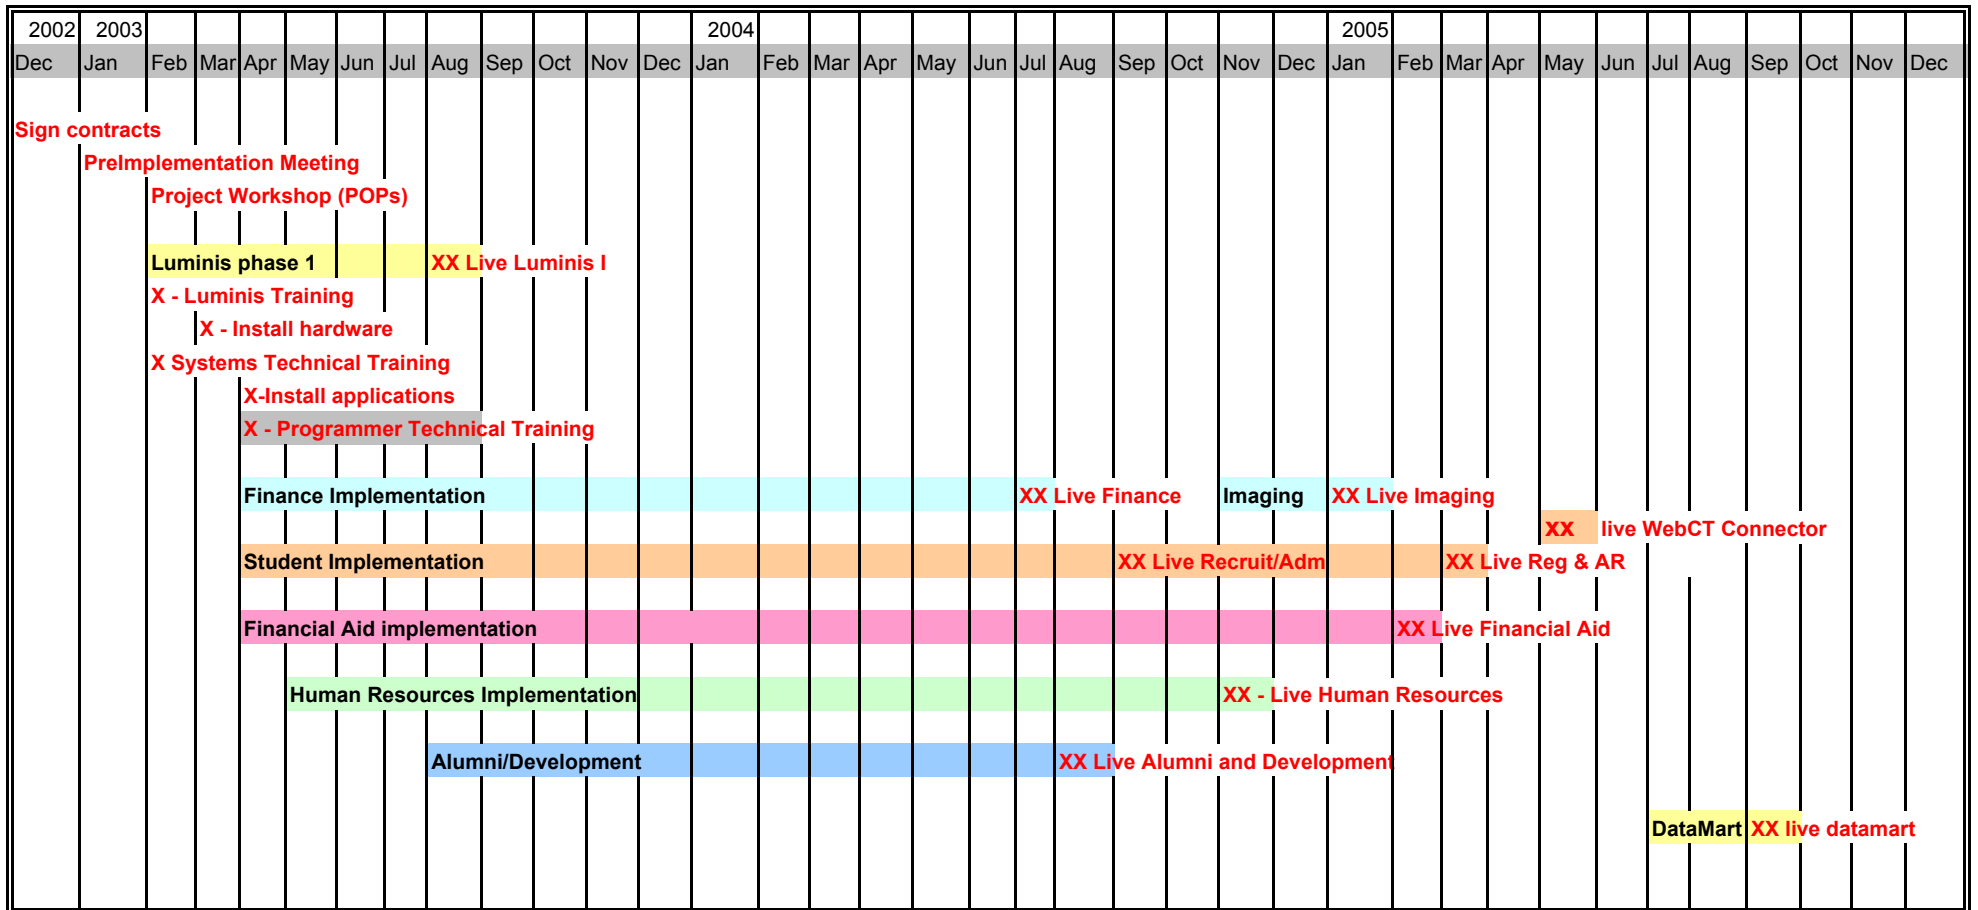

**Gateway - 36 month  
implementation calendar - 4/16/03/bv**

Open modules to schedule: Workflow; ePrint; new Reporting solution; Luminis Phase II