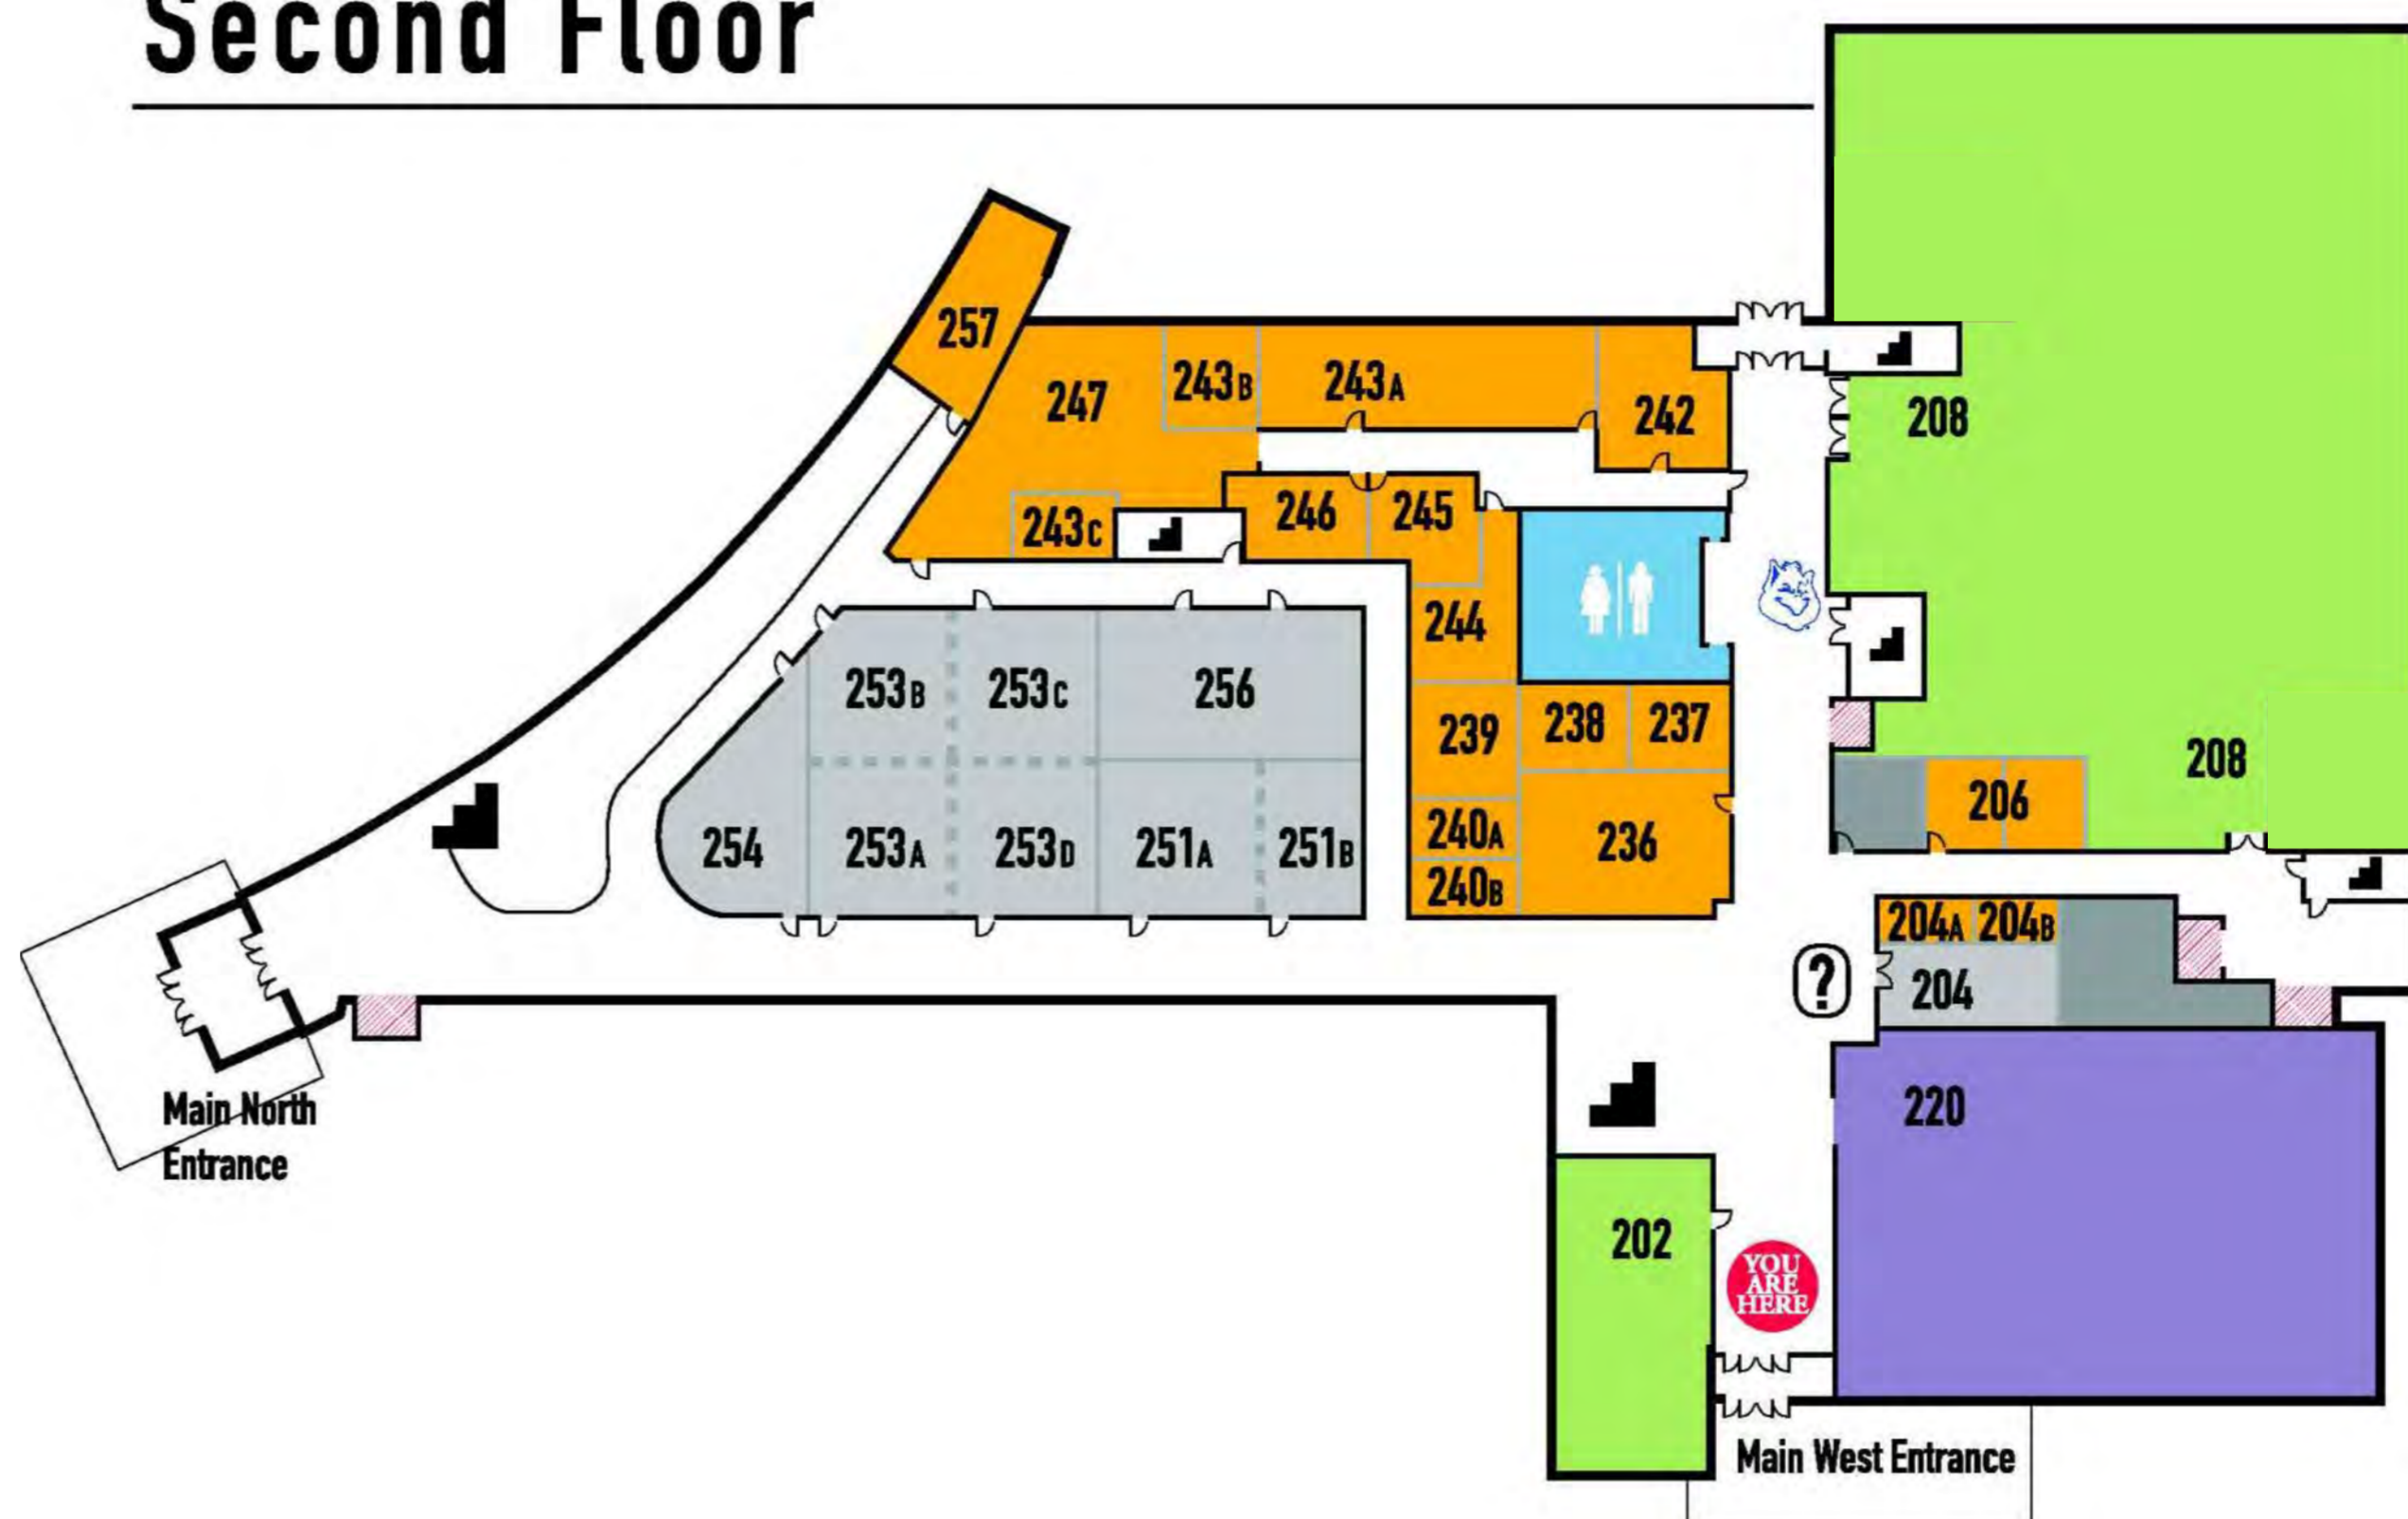

Meeting Spaces

The Wool Ballrooms.....	170-173
Senate Chambers.....	256
St. Louis Room.....	300
2nd Floor Meeting Rooms:	
251 A & B, 253 A,B,C & D, 254	
3rd Floor Meeting Rooms:	

Building Hours of Operation:

7:00 a.m.-12:00 a.m. daily

Hours may differ during university holidays and breaks, consult building Information Desk or exterior door signage.

First Floor

Second Floor

Third Floor

	Retail
	Dining
	Student Groups & Offices
	Meeting Spaces
	Mailboxes
	Public Computer Station
	Restrooms
	Elevators
	Stairs
	Billiken Bucks
	Information / Coat Room
	Copier
	ATM