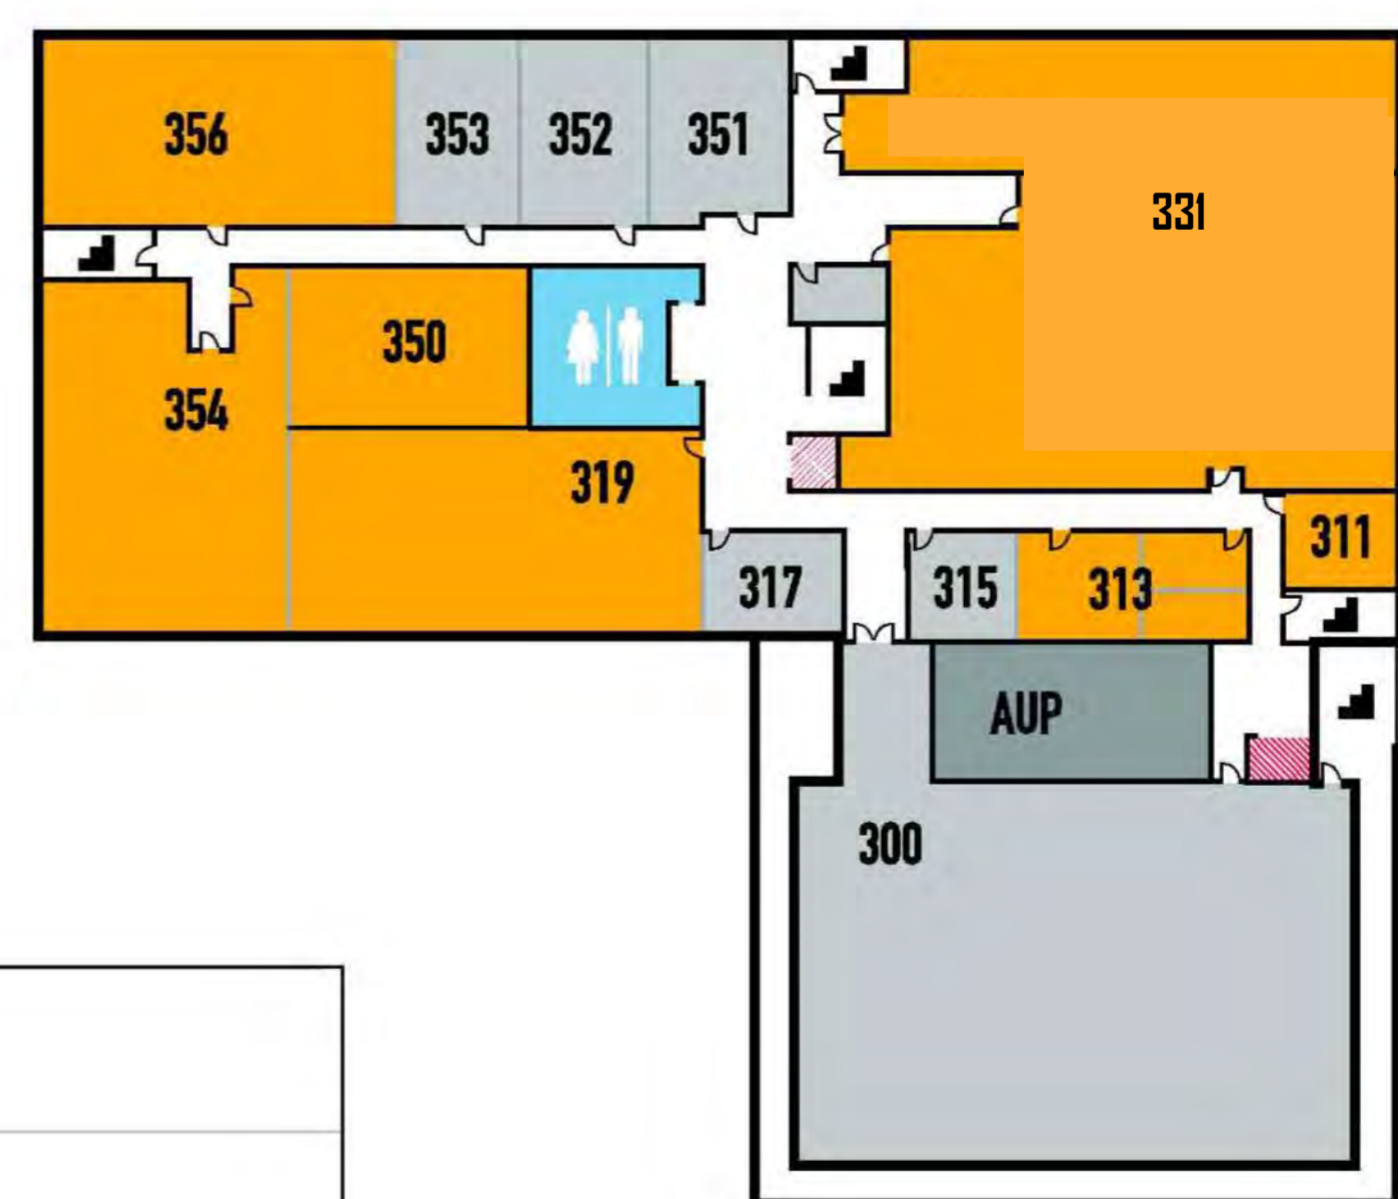

Meeting Spaces

The Wool Ballrooms.....	170-173
Senate Chambers.....	256
St. Louis Room.....	300
2nd Floor Meeting Rooms:	
251 A & B, 253 A,B,C & D, 254	
3rd Floor Meeting Rooms:	

Building Hours of Operation:

7:00 a.m.-12:00 a.m. daily

Hours may differ during university holidays and breaks, consult building Information Desk or exterior door signage.

First Floor

Second Floor

Third Floor

	Retail
	Dining
	Student Groups & Offices
	Meeting Spaces
	Mailboxes
	Public Computer Station
	Restrooms
	Elevators
	Stairs
	Billiken Bucks
	Information / Coat Room
	Copier
	ATM

SAINT LOUIS
UNIVERSITY