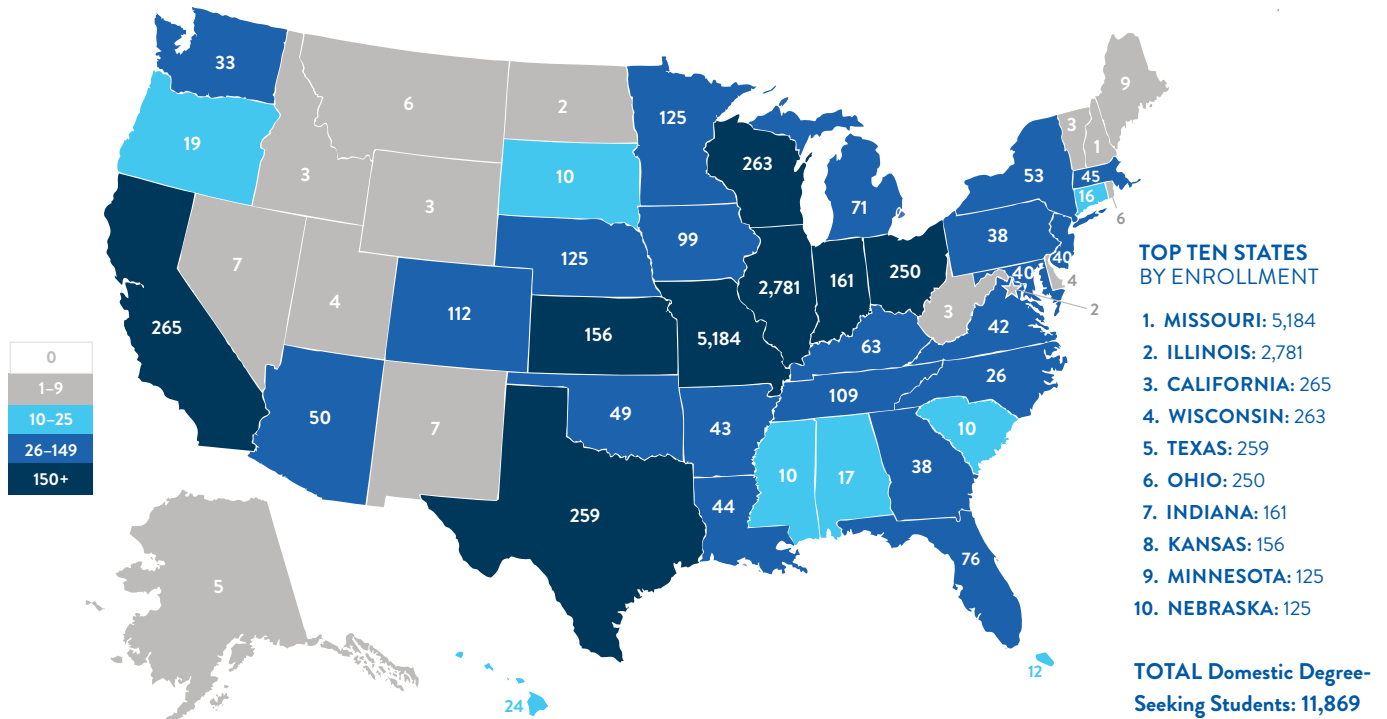

Total Domestic UNDERGRADUATE, GRADUATE and PROFESSIONAL Student Enrollment by Home State – Fall 2017

Enrollment includes U.S. military students serving abroad and citizens of Guam and the Northern Mariana Islands not shown on map. Enrollment does not include nondegree seeking 1818 Advanced College Credit or Workforce Development students. Source: Saint Louis University's Office of Institutional Research (10/2017)

Total INTERNATIONAL Student Enrollment by Home Country – Fall 2017