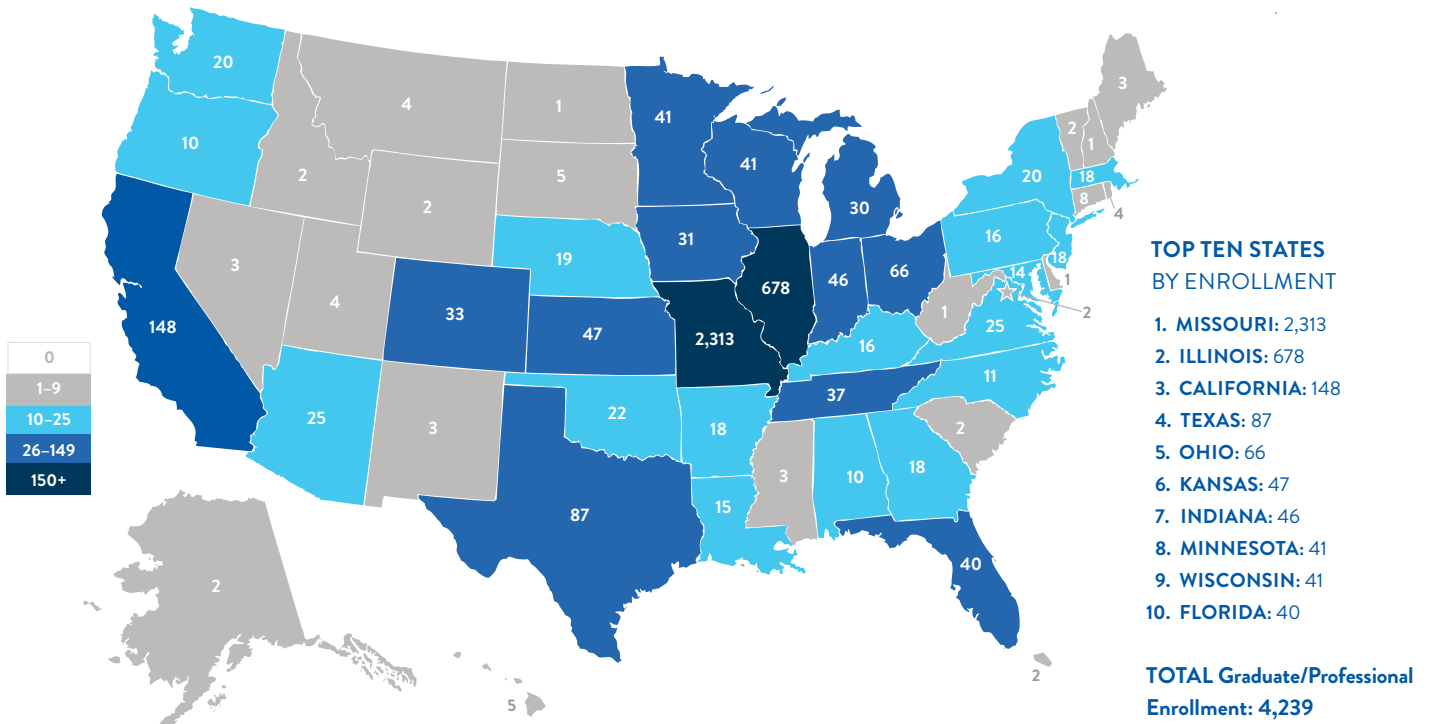

Total Domestic UNDERGRADUATE Student Enrollment by Home State – Fall 2017

Total Domestic GRADUATE/PROFESSIONAL Student Enrollment by Home State – Fall 2017

Enrollment includes U.S. military students serving abroad and citizens of Guam and the Northern Mariana Islands not shown on map. Enrollment does not include nondegree seeking 1818 Advanced College Credit or Workforce Development students. Source: Saint Louis University's Office of Institutional Research [10/2017]