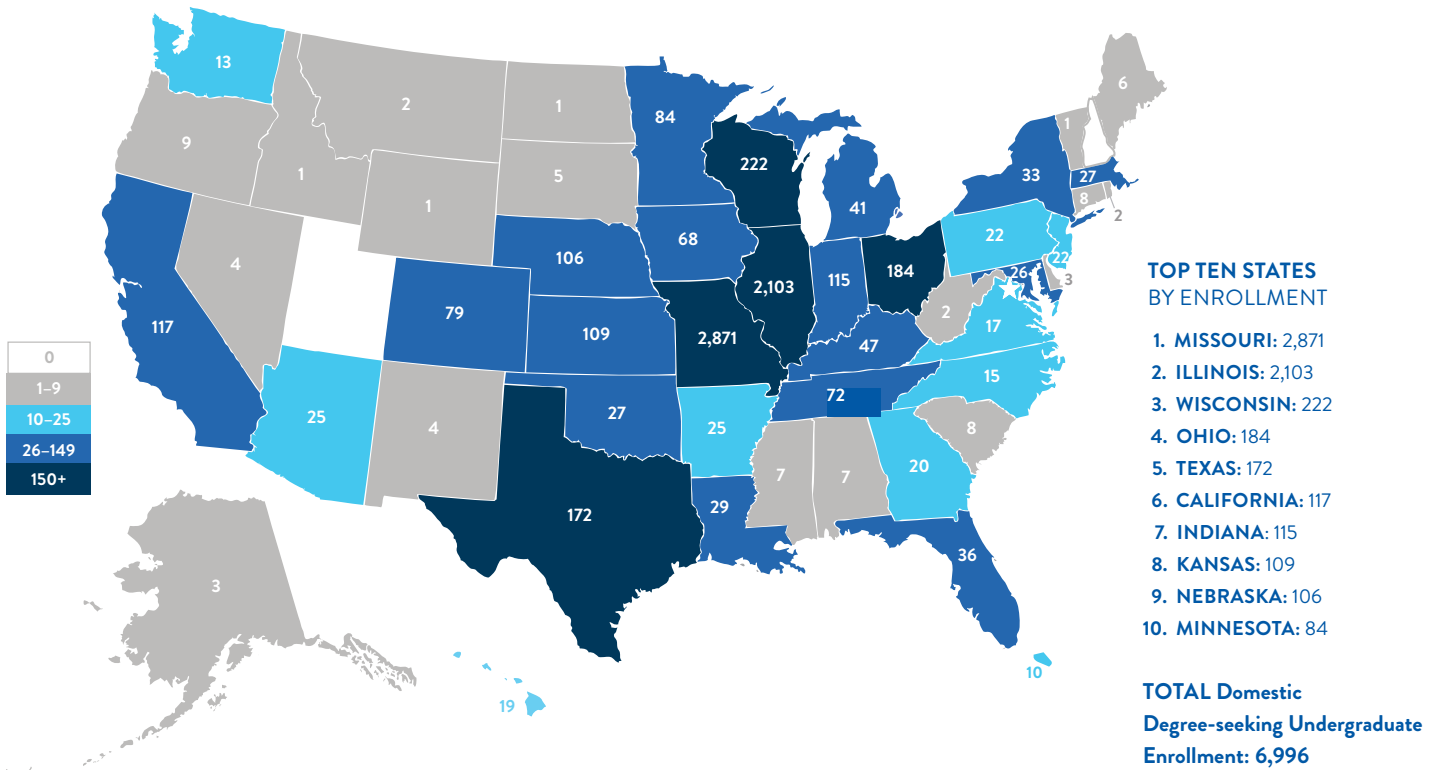

Total Domestic UNDERGRADUATE Student Enrollment by Home State – Fall 2017

Total Domestic GRADUATE/PROFESSIONAL Student Enrollment by Home State – Fall 2017

Enrollment includes U.S. military students serving abroad and citizens of Guam and the Northern Mariana Islands not shown on map. Enrollment does not include nondegree seeking 1818 Advanced College Credit or Workforce Development students. Source: Saint Louis University's Office of Institutional Research [10/2017]