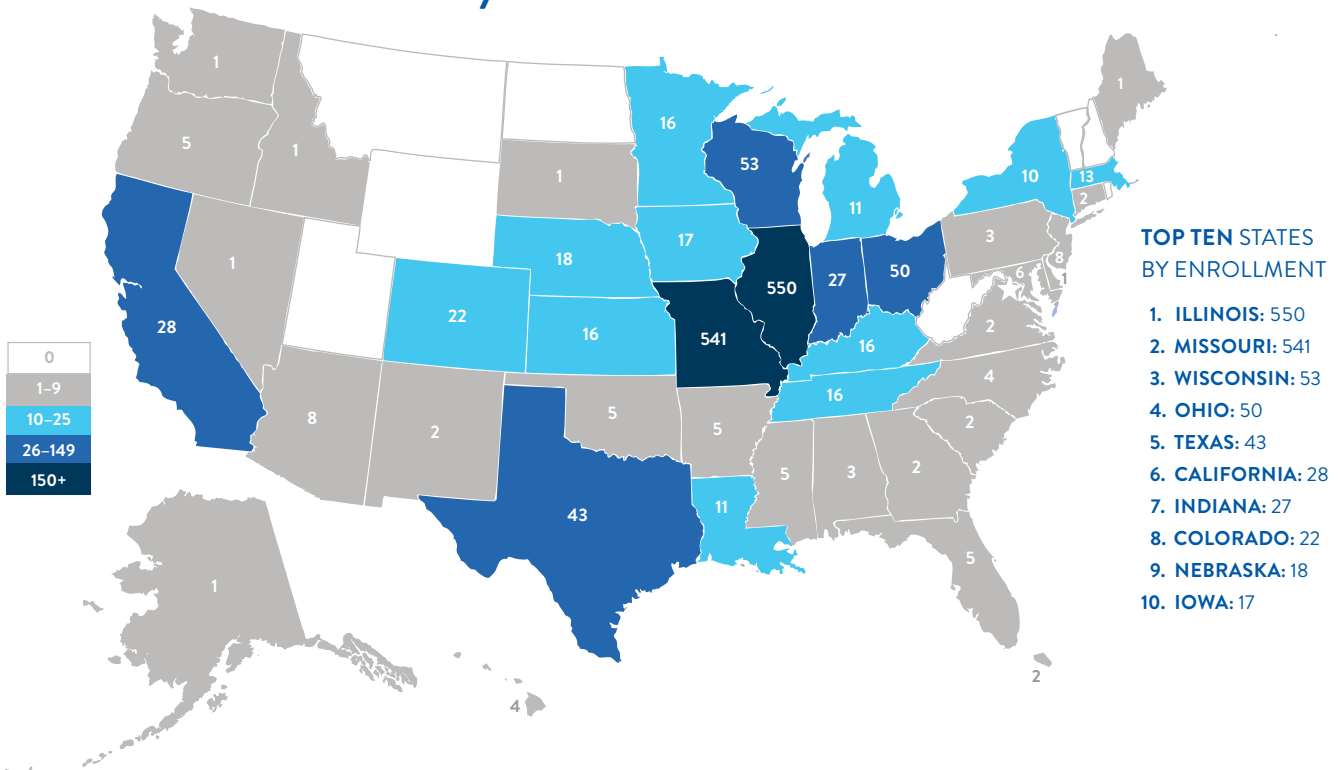

Incoming New FRESHMEN Enrollment by Home State – Fall 2017

Incoming New TRANSFER Student Enrollment by Home State – Fall 2017*

*Enrollment includes U.S. military students serving abroad and citizens of Guam and the Northern Mariana Islands not shown on map.
 *Enrollment does not include nondegree-seeking 1818 Advanced College Credit, Workforce Development or online students.
 Source: Saint Louis University's Office of Institutional Research [11/2017]*