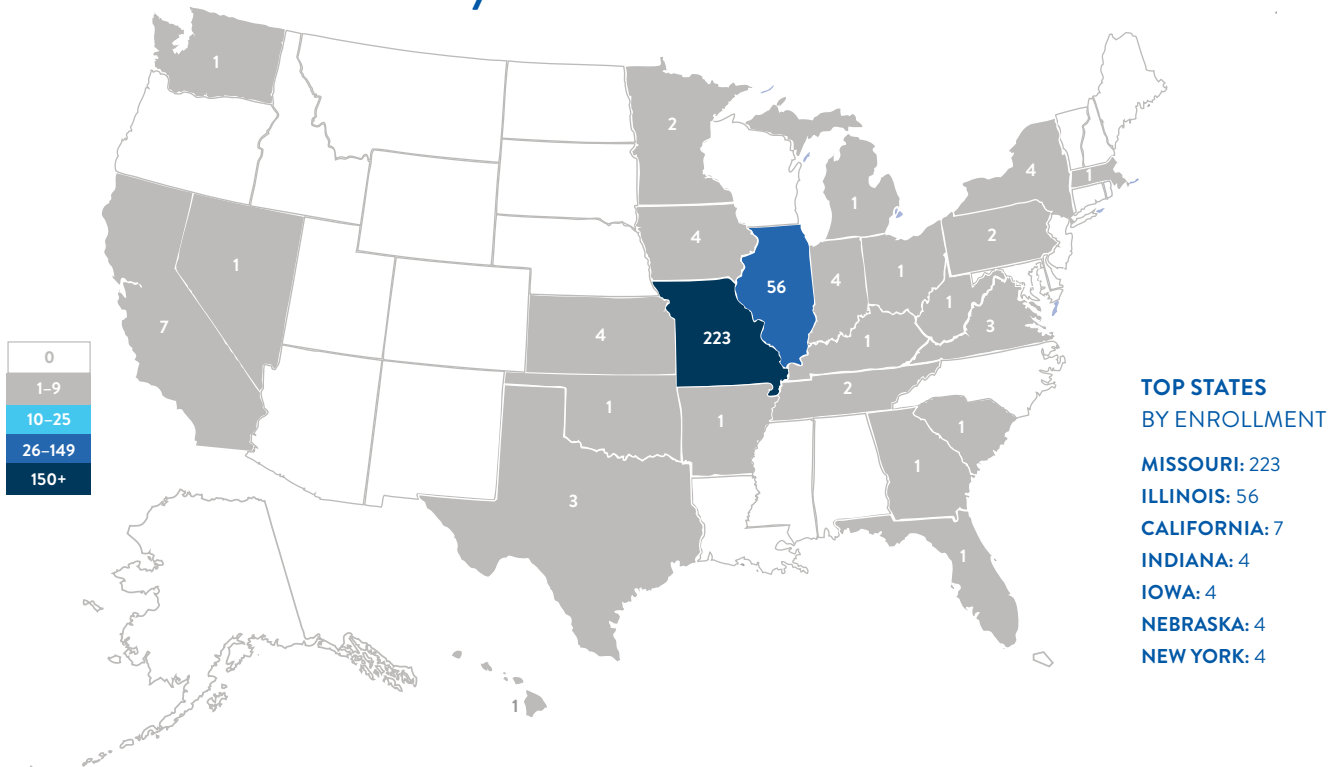

Incoming New FRESHMEN Enrollment by Home State – Fall 2017

Incoming New TRANSFER Student Enrollment by Home State – Fall 2017*

*Enrollment includes U.S. military students serving abroad and citizens of Guam and the Northern Mariana Islands not shown on map.
 *Enrollment does not include nondegree-seeking 1818 Advanced College Credit, Workforce Development or online students.
 Source: Saint Louis University's Office of Institutional Research [11/2017]*