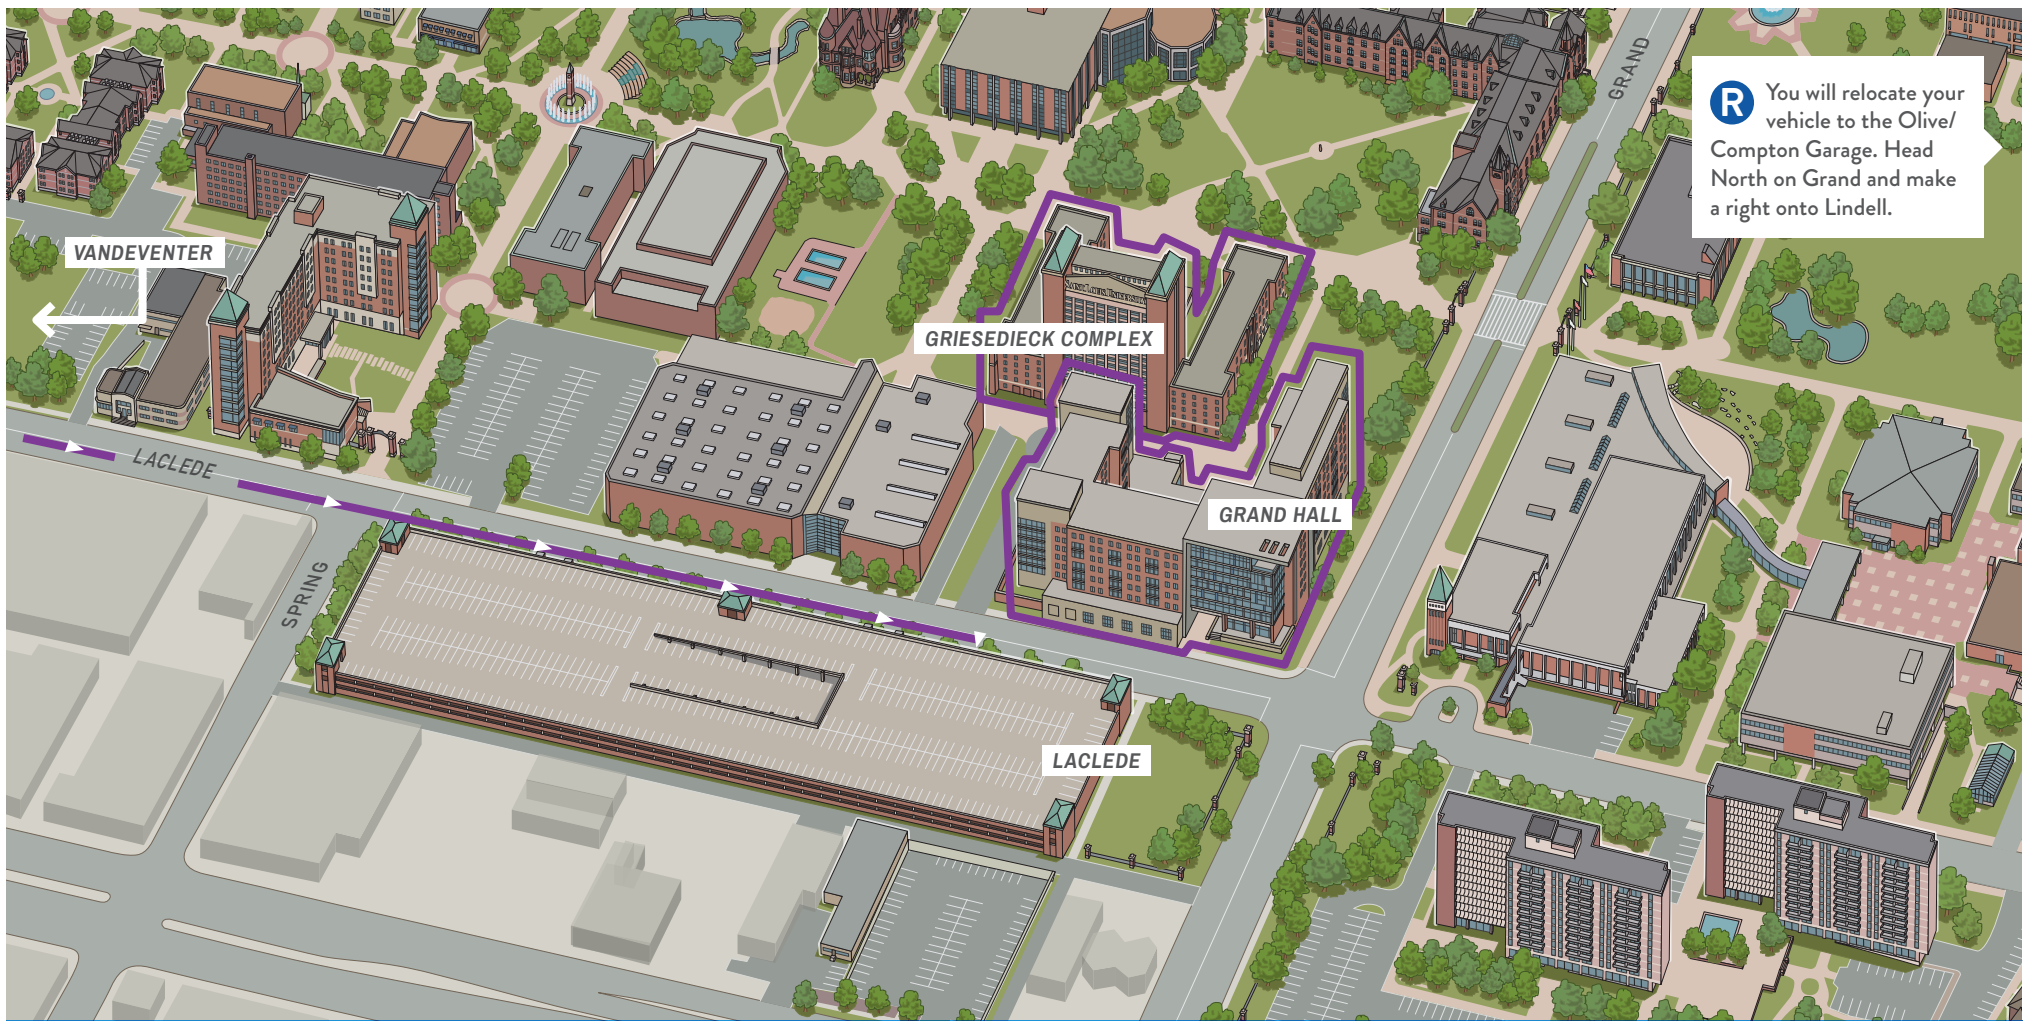

# GRAND HALL AND GRIESE DIECK COMPLEX

---

ASSIGNED DATE AND TIME BLOCK

---

FIRST AND LAST NAME

---

CELL PHONE NUMBER

PLEASE PLACE THIS PARKING PERMIT ON YOUR DASH THIS SIDE UP FOR MOVE-IN DAY.

**CHECK-IN LOCATION:**  
Laclede Garage visitor section

**PARKING LOT  
FOR UNLOADING:**  
Laclede Garage

**PARKING LOT  
FOR RELOCATION:**  
Olive/Compton Garage

THIS SIDE UP.

THIS SIDE UP.

# GETTING TO GRIESE DIECK COMPLEX AND GRAND HALL

3642 Laclede Ave., St. Louis, MO 63108

- ① Approach campus from Vandeventer Ave.
- ② Turn east onto Laclede Avenue, which will be one way eastbound on Aug. 20.
- ③ Stay in the right lane and follow signs/staff to turn right into Laclede Garage and park temporarily temporarily to unload, check in, move in and then relocate your vehicle.