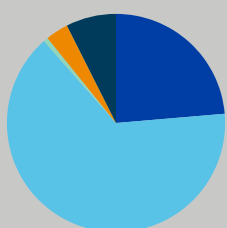

PARKS COLLEGE OF ENGINEERING, AVIATION, & TECHNOLOGY

Overall results for the Parks College

What Parks Graduates Are Doing

- Graduate School (23.65%) ■ Employed (64.86%)
- Volunteering (0.68%) ■ Military (3.38%)
- Unemployed Not Seeking (0%)
- Unemployed Seeking (7.43%)

Average Salary: \$57,660

93% Satisfactorily Occupied

84% Response Rate

Results by Parks College Major

| Major: | # Graduates Contacted | # Graduates Responses | # Graduate School | # Employed | # Volunteering | # Military | # Unemployed Not Seeking | # Unemployed Seeking | # Satisfactorily Occupied | % Satisfactorily Occupied | Average Salary |
|------------------------|-----------------------|-----------------------|-------------------|------------|----------------|------------|--------------------------|----------------------|---------------------------|---------------------------|----------------|
| Aviation Management | 10 | 8 | 1 | 4 | 0 | 2 | 0 | 1 | 7 | 88% | INR** |
| Flight Sciences | 15 | 12 | 0 | 9 | 0 | 2 | 0 | 1 | 11 | 92% | \$36,220 |
| Aerospace Engineering | 37 | 32 | 8 | 19 | 0 | 1 | 0 | 4 | 28 | 88% | \$60,390 |
| Biomedical Engineering | 45 | 41 | 15 | 24 | 1 | 0 | 0 | 1 | 40 | 98% | \$38,820 |
| Civil Engineering | 15 | 12 | 6 | 6 | 0 | 0 | 0 | 0 | 12 | 100% | INR** |
| Computer Engineering | 13 | 11 | 0 | 11 | 0 | 0 | 0 | 0 | 11 | 100% | \$79,040 |
| Electrical Engineering | 15 | 12 | 0 | 10 | 0 | 0 | 0 | 2 | 10 | 83% | \$55,750 |
| Mechanical Engineering | 26 | 20 | 5 | 13 | 0 | 0 | 0 | 2 | 18 | 90% | \$62,340 |