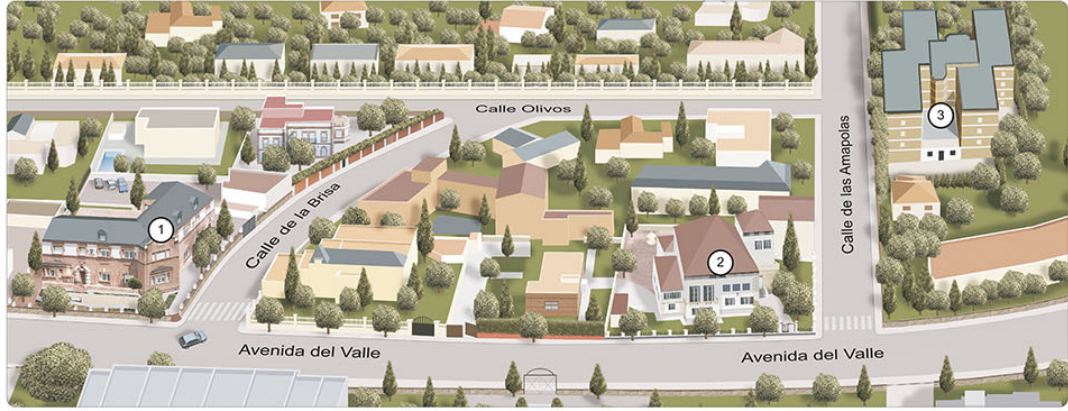

Classroom Locator

1 Padre Arrupe Hall

First Floor

- PAH24
- PAH25 (Computer Classroom)

Basement

- PAH17 (Classroom and Nursing Lab)
- PAH18 (Nursing Lab 2)
- PAH19 (Computer Lab)
- PAH20
- PAH21 (Physics/Engineering Lab)
- PAH22 (Biology/Chemistry Lab)

2 Padre Rubio Hall

Basement

- PRH1
- PRH2
- PRH3
- PRH9 (Computer Lab)

Ground Floor

- PRH4
- PRH5
- PRH6
- PRH10
- PRH11

First Floor

- PRH7
- PRH8
- PRH12
- PRH13
- PRH14
- Chapel

Attic