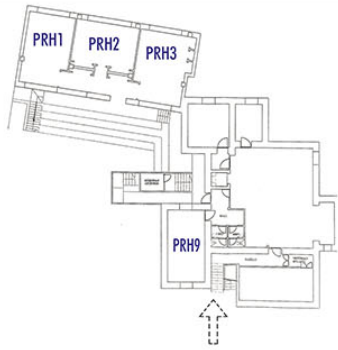

Classroom Locator

1 Padre Arrupe Hall

First Floor

- PAH24
- PAH25 (Computer Classroom)

Basement

- PAH17 (Classroom and Nursing Lab)
- PAH18 (Nursing Lab 2)
- PAH19 (Computer Lab)
- PAH20
- PAH21 (Physics/Engineering Lab)
- PAH22 (Biology/Chemistry Lab)

2 Padre Rubio Hall

Basement

- PRH1
- PRH2
- PRH3
- PRH9 (Computer Lab)

Ground Floor

- PRH4
- PRH5
- PRH6
- PRH10
- PRH11

First Floor

- PRH7
- PRH8
- PRH12
- PRH13
- PRH14
- Chapel

Attic

- PRH15
- PRH16

3 San Ignacio Hall

First Floor

- A
- B

Second Floor

- C