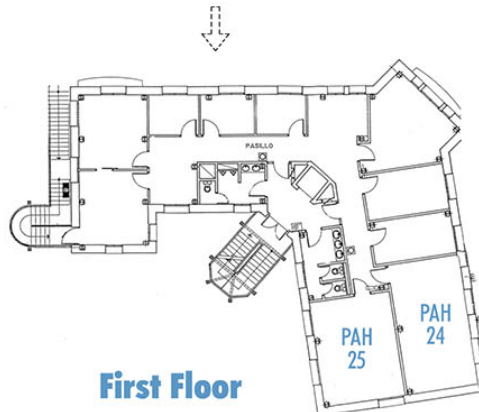

Classroom Locator

1 Padre Arrupe Hall

First Floor

- PAH24
- PAH25 (Computer Classroom)

Basement

- PAH17 (Classroom and Nursing Lab)
- PAH18 (Nursing Lab 2)
- PAH19 (Computer Lab)
- PAH20
- PAH21 (Physics/Engineering Lab)
- PAH22 (Biology/Chemistry Lab)

2 Padre Rubio Hall

Basement

- PRH1
- PRH2
- PRH3
- PRH9 (Computer Lab)

Ground Floor

- PRH4
- PRH5
- PRH6
- PRH10
- PRH11

First Floor

- PRH7
- PRH8
- PRH12
- PRH13
- PRH14
- Chapel

Attic

- PRH15
- PRH16

3 San Ignacio Hall

First Floor

- A
- B

Second Floor

- C