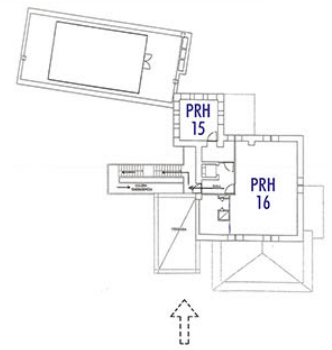

Classroom Locator

1 Padre Arrupe Hall

First Floor

- PAH24
- PAH25 (Computer Classroom)

Basement

- PAH17 (Classroom and Nursing Lab)
- PAH18 (Nursing Lab 2)
- PAH19 (Computer Lab)
- PAH20
- PAH21 (Physics/Engineering Lab)
- PAH22 (Biology/Chemistry Lab)

2 Padre Rubio Hall

Basement

- PRH1
- PRH2
- PRH3
- PRH9 (Computer Lab)

Ground Floor

- PRH4
- PRH5
- PRH6
- PRH10
- PRH11

First Floor

- PRH7
- PRH8
- PRH12
- PRH13
- PRH14
- Chapel

Attic

- PRH15
- PRH16

3 San Ignacio Hall

First Floor

- A
- B

Second Floor

- C