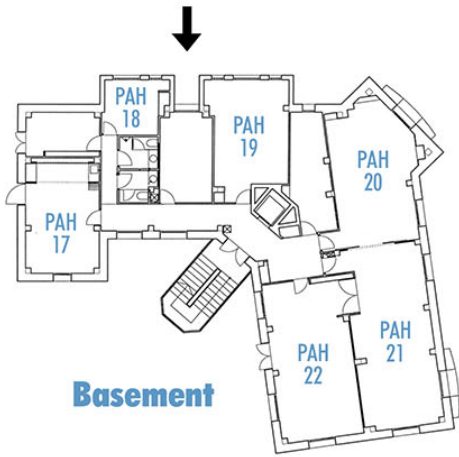

Classroom Locator

1 Padre Arrupe Hall

First Floor

- PAH24
- PAH25 (Computer Classroom)

Basement

- PAH17 (Classroom and Nursing Lab)
- PAH18 (Nursing Lab 2)
- PAH19 (Computer Lab)
- PAH20
- PAH21 (Physics/Engineering Lab)
- PAH22 (Biology/Chemistry Lab)

2 Padre Rubio Hall

Basement

- PRH1
- PRH2
- PRH3
- PRH9 (Computer Lab)

Ground Floor

- PRH4
- PRH5
- PRH6
- PRH10
- PRH11

First Floor

- PRH7
- PRH8
- PRH12
- PRH13
- PRH14
- Chapel

Attic

- PRH15
- PRH16

3 San Ignacio Hall

First Floor

- A
- B

Second Floor

- C