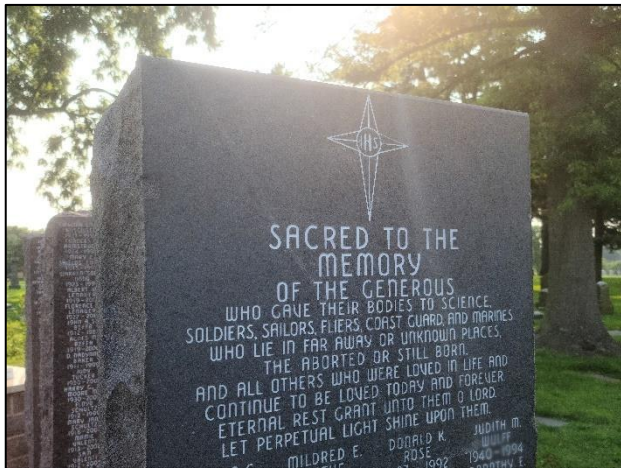

**Saint Louis University School of Medicine
Center for Anatomical Science and Education
Gift Body Program**

Saints Peter and Paul Cemetery Information

Saint Louis University School of Medicine Gift Body donor cremains are buried at Saints Peter and Paul Cemetery at 7030 Gravois Avenue, St. Louis, MO 63116. The map on page two provides directions to our grave (plot 39A). A marker was placed to express gratitude on behalf of students and faculty to those who chose to make this charitable donation.

The engraving at plot 39A reads as follows.

*"Saint Louis University and its students gratefully
acknowledge the charity of those buried here,
who gave their remains for the advancement of
medical science."
September 29, 1964*

Sacred to the Memory of the Generous, plot 27A

The Memorial Wall inscription reads as follows.

*"Sacred to the memory of the generous who
gave their bodies to science, soldiers, sailors,
fliers, Coast Guard, and Marines who lie in far
away or unknown places, the aborted or still
born, and all others who were loved in life and
continue to be loved today and forever. Eternal
rest grant unto them O Lord. Let perpetual
light shine upon them."*

A plaque has been placed on the Caroline Mall walkway by the School of Medicine honoring its donors that reads:

*"The souls of the righteous are in the hand of God,
and no torment will ever touch them. . .they are at
peace." Wisdom of Solomon*