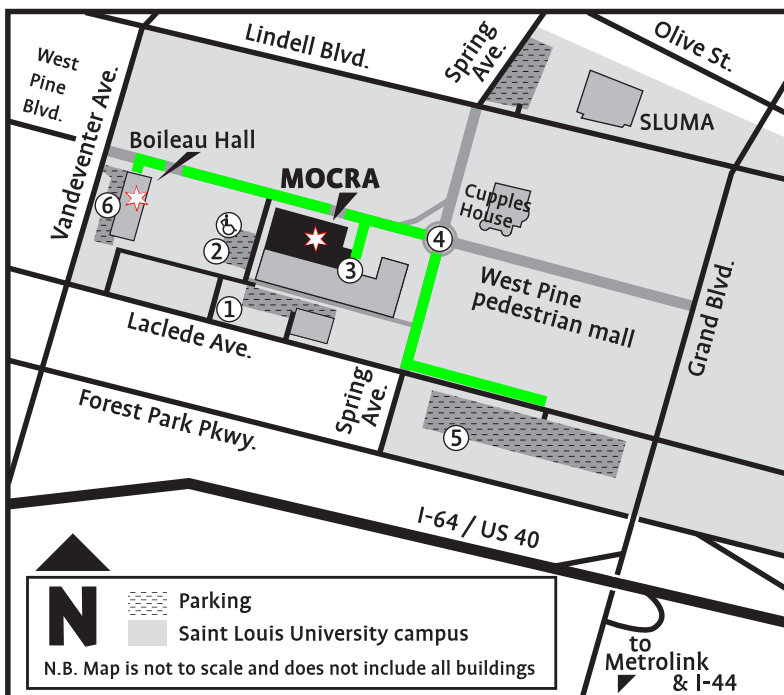

The program will take place at Boileau Hall, located at 38 N. Vandeventer Ave. on the Saint Louis University campus.

A reception will follow at MOCRA.

Directional signs will be posted and staff will help direct you.

Parking Options

Option 1: Boileau Hall parking lot

Approximately 30 parking spaces are available in the lot ⑥ adjacent to Boileau Hall. Enter from Vandeventer Avenue.

Option 2: On-street parking

On Sundays free street parking is available on Vandeventer Ave., Laclede Ave., Lindell Blvd., and Spring Ave.

Option 3: Laclede parking garage

The SLU parking garage on Laclede Ave. at Grand Blvd. ⑤ offers visitor parking. (There is usually no charge on Sundays.)

- ① driveway entry from Laclede Ave.
- ② MOCRA visitor parking and loading dock
- ③ MOCRA entrance ④ Clock Tower
- ⑤ SLU Laclede parking garage
- ⑥ Boileau Hall parking lot

Alternative modes

Public transportation: Saint Louis University is served by several MetroBus lines and the MetroLink Grand Station. Find schedules and fares at www.metrostlouis.org

Biking: You'll find bike racks alongside the Fusz Memorial building where MOCRA is located.