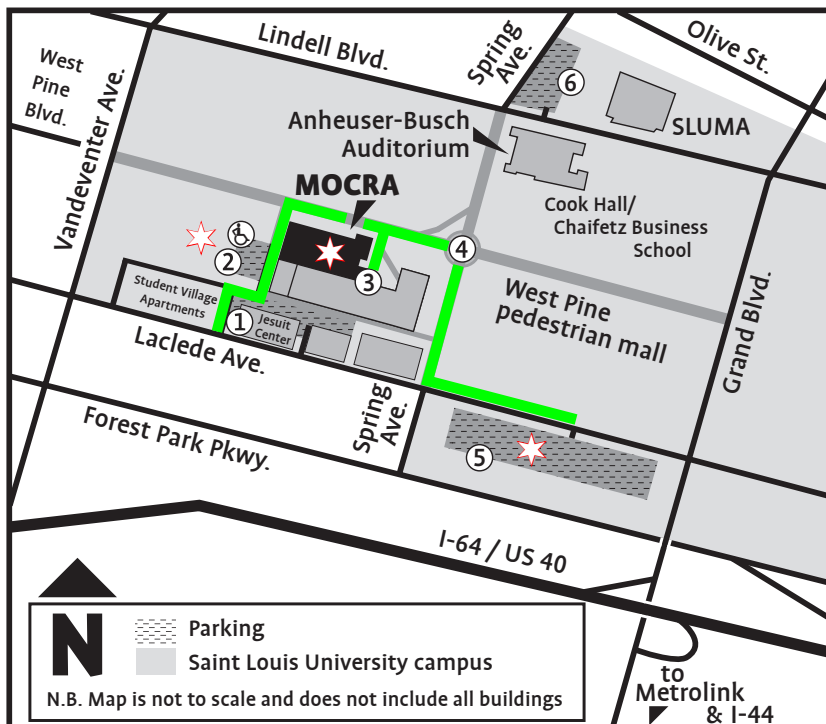

(Free) Parking Option 2: Laclede parking garage

The SLU parking garage ⑤ on Laclede Ave. between Grand Blvd. and Spring Ave. offers visitor parking. See a MOCRA staff member for complimentary passes.

(Free) Parking Option 3: MOCRA parking spaces

MOCRA has four parking spaces reserved for visitors located behind the building. Enter the driveway adjacent to the Jesuit Center (3751 Laclede Ave.)

① – look for the blue and white “MOCRA” signs on the streetlight posts.

Proceed to the alley at the driveway's end.

Turn right, then left, following the posted blue and white “MOCRA” signs. Continue into the small lot ② behind MOCRA, and park in one of the designated spaces.

- ① driveway entry from Laclede Ave.
- ② MOCRA visitor parking and loading dock
- ③ MOCRA entrance ④ Clock Tower
- ⑤ SLU Laclede parking garage ⑥ Canisius parking lot