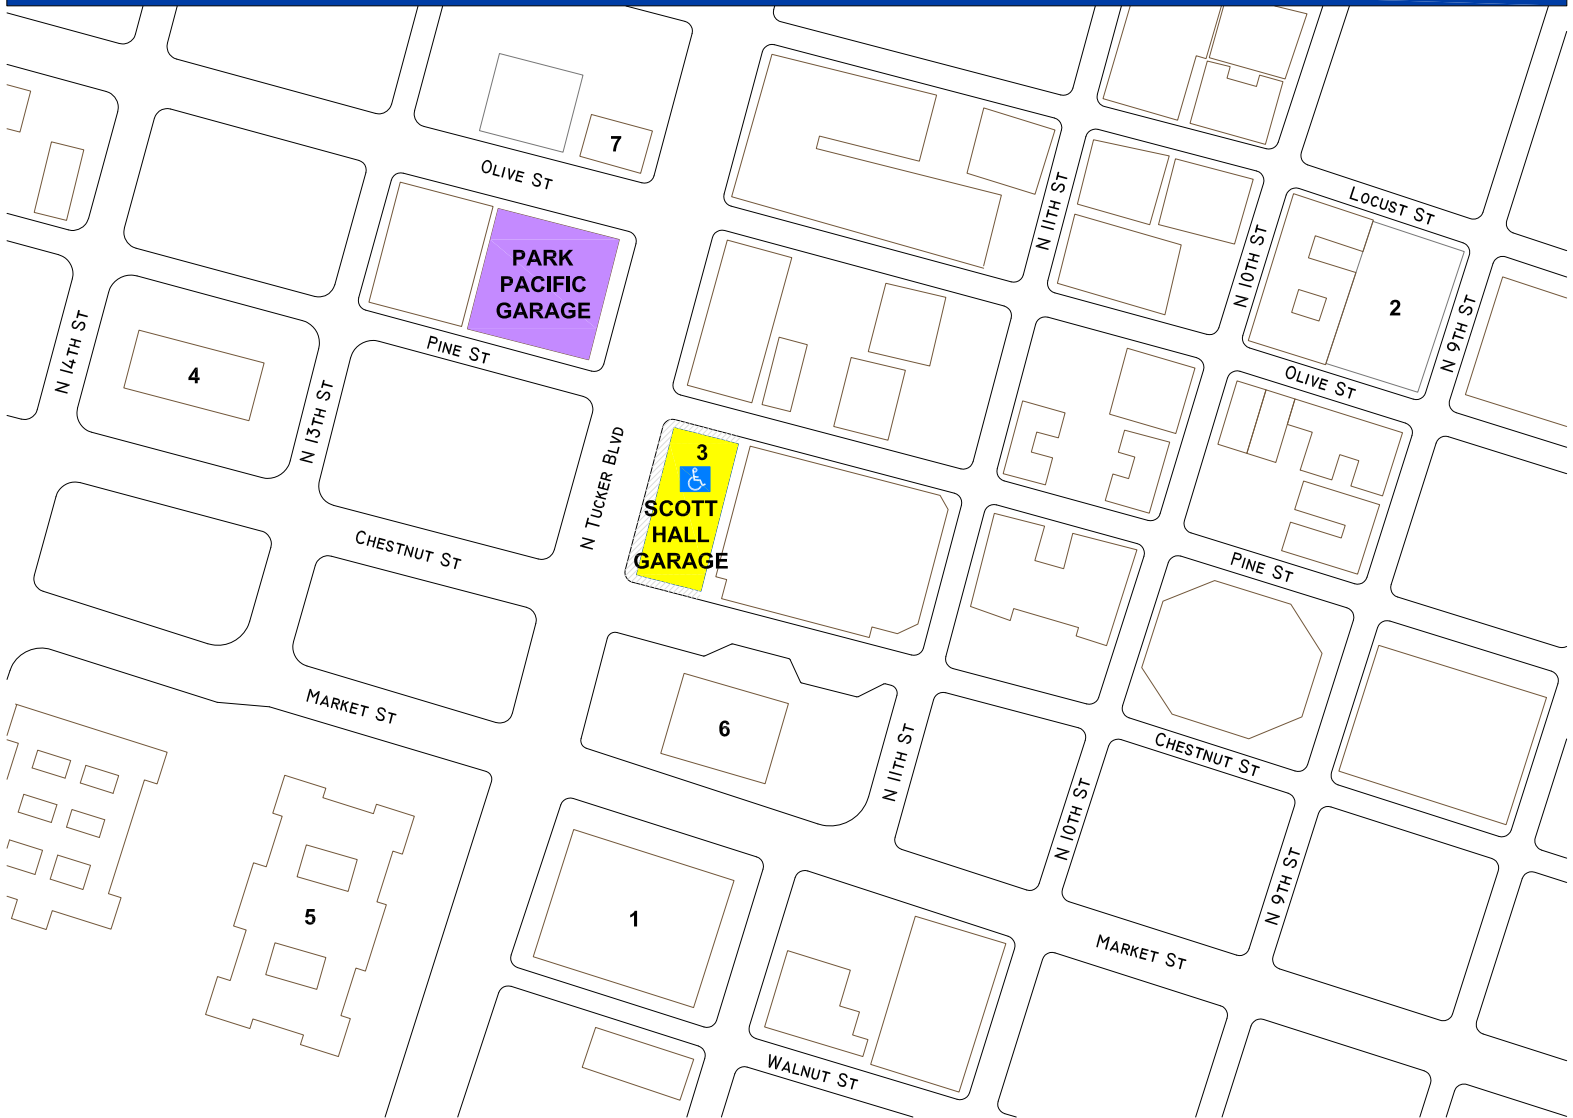

SAINT LOUIS UNIVERSITY

DOWNTOWN CAMPUS PARKING MAP

DOWNTOWN CAMPUS

BUILDINGS

- DOWNTOWN CAMPUS**
1. CARNAHAN COURTHOUSE CIRCUIT COURT
 2. SCHNUCKS CULINARIA
 3. SCOTT HALL
 4. SOLDIERS MEMORIAL
 5. ST. LOUIS CITY HALL
 6. 22ND JUDICIAL CIRCUIT COURT
 7. U.S. BANK